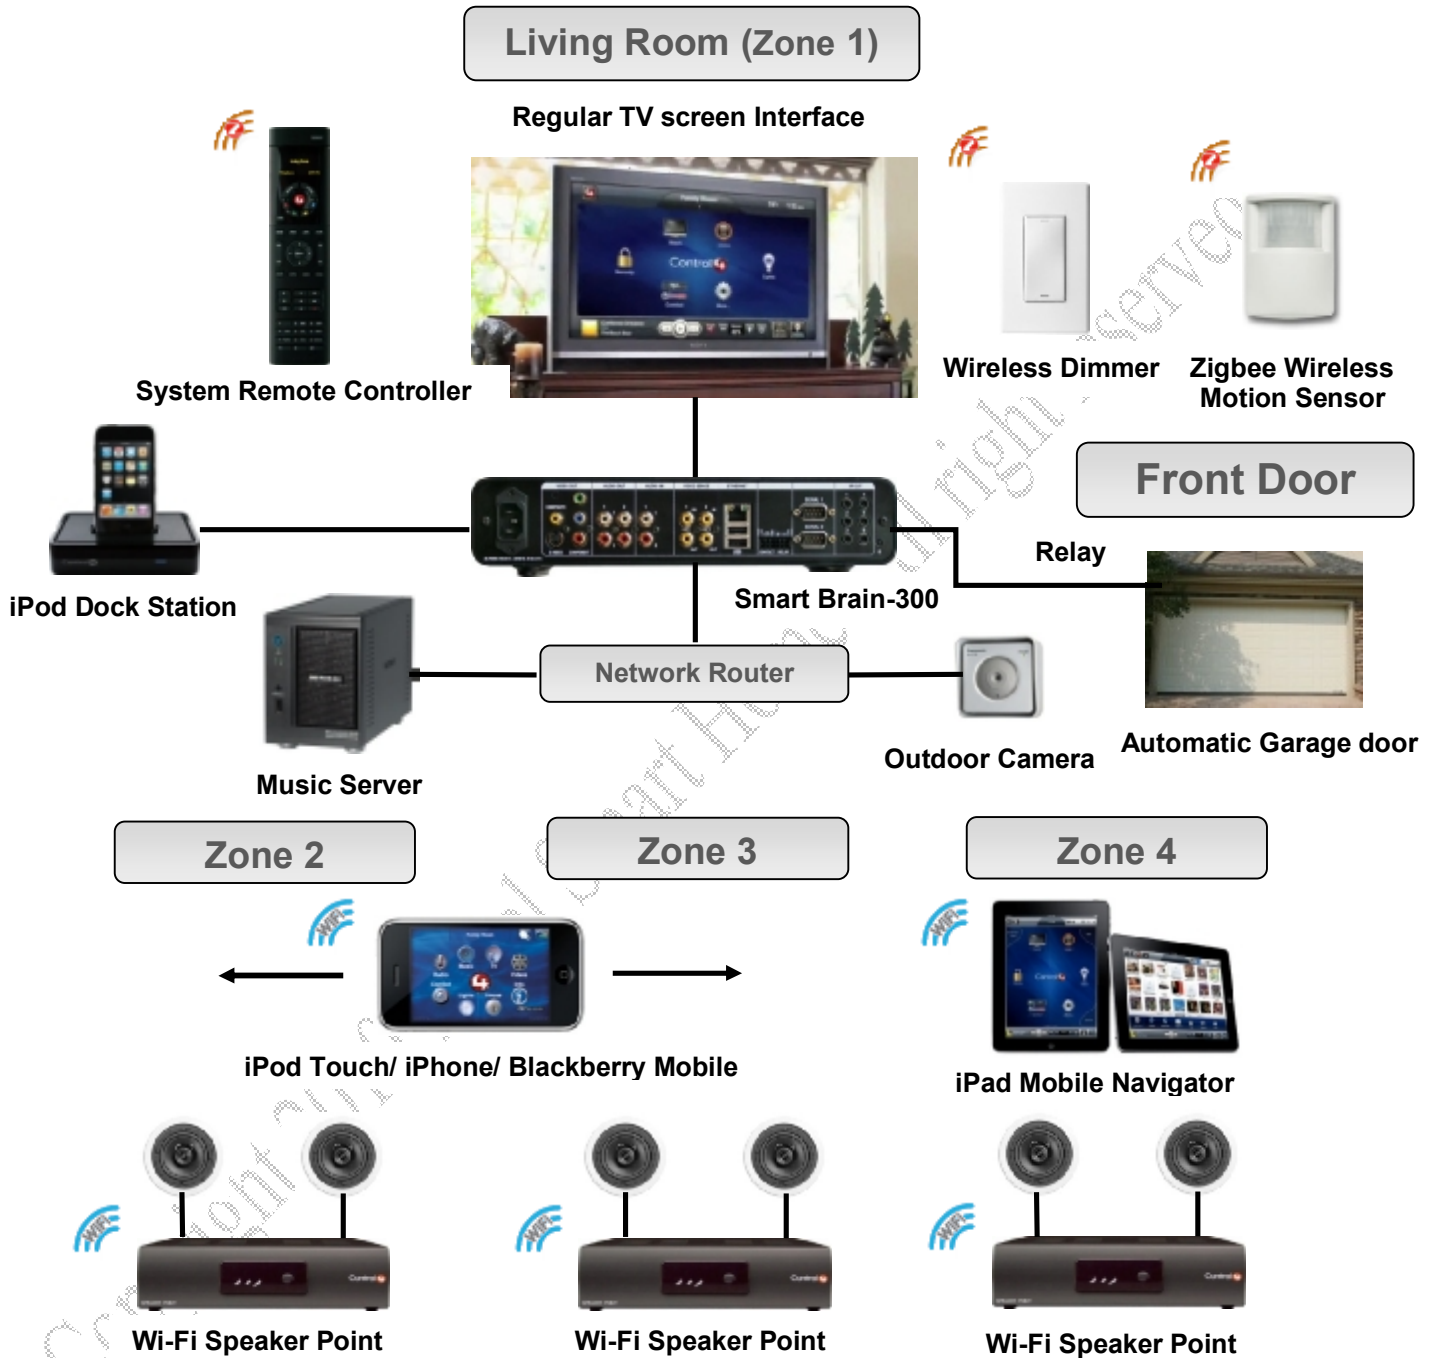

Package 1: Music Lover (Multi-room Audio 4 Zones) & Automated Living Room